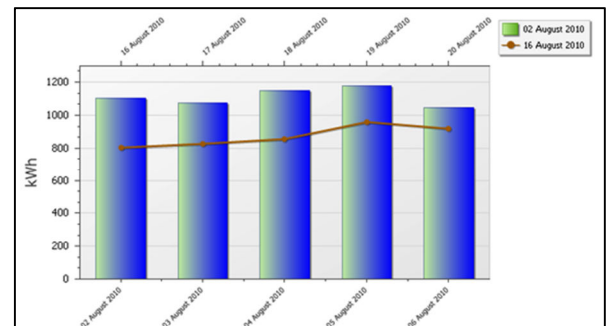

Electricity costs slashed

Powercor also identified an opportunity to take advantage of the electricity cost reducing potential of Voltage Optimisation (VO) at the college. A Carbon Trust loan was approved and 4 x 500 kVA units were installed. Subsequent to the installation of VO, savings in electrical energy consumption of approximately 10% have been achieved.

Electrical energy savings of 10% achieved