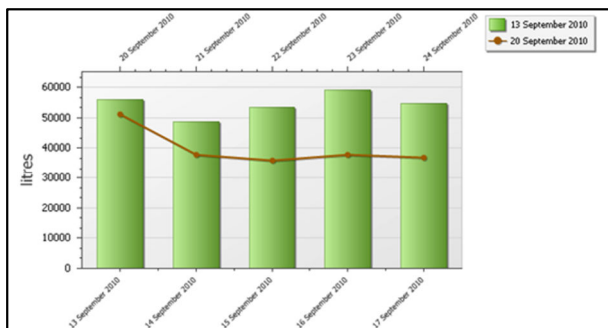

20,000 litres of water saved daily

The college now has 28 meters installed across two sites which in total cover 128 acres. Electricity, natural gas and water usage data is transmitted every 30 minutes to the eco|Driver™ managed servers where it is converted into kWh, cost and CO₂e.